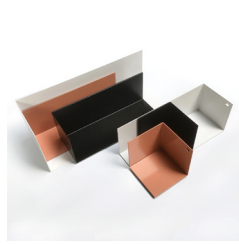

HOW MUCH **WEIGHT** CAN I HOLD?

	STICKERS	WALLPAPERS				
	ALL	CHALKBOARD CLASSIC	CHALKBOARD PREMIUM	WHITE PREMIUM	WHITEBOARD PREMIUM	TO OVERPAINT PREMIUM

1	Magnetic metal photo ledge	1000g	300g	2400g	1000g	2400g	2400g
2	Metal magnetic shelf - Small	400g	unsuitable	800g	400g	700g	800g
	Metal magnetic shelf - Medium	1200g	unsuitable	2400g	1200g	2100g	2400g
	Metal magnetic shelf - Large	2400g	unsuitable	4000g	2400g	3500g	4000g
3	Metal magnetic rotary shelf	750g	unsuitable	2400g	750g	2400g	2400g
4	Magnetic Sturdy shelf - 45cm	5000g	unsuitable	6000g	5000g	6000g	6000g
5	Magnetic wall planter ICO	1500g	700g	2600g	1500g	2400g	2600g
6	Magnetic organiser	2000g	unsuitable	3600g	2000g	3000g	3600g

2