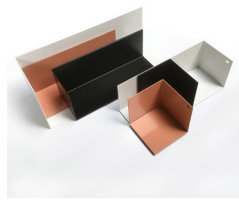

HOW MUCH **WEIGHT** CAN I HOLD?

STICKERS	WALLPAPERS					
	ALL	CHALKBOARD CLASSIC	CHALKBOARD PREMIUM	WHITE PREMIUM	WHITEBOARD PREMIUM	TO OVERPAINT PREMIUM

1	Magnetic metal photo ledge	1000g	300g	2400g	1000g	2400g	2400g
2	Metal magnetic shelf - Small 8x8x8cm	400g	unsuitable	800g	400g	700g	800g
	Metal magnetic shelf - Medium 22x8x8xcm	1200g	unsuitable	2400g	1200g	2100g	2400g
	Metal magnetic shelf - Large 30x8x8xcm	2400g	unsuitable	4000g	2400g	3500g	4000g
3	Metal magnetic rotary shelf	750g	unsuitable	2400g	750g	2400g	2400g
4	Magnetic Sturdy shelf - 45cm	unsuitable	unsuitable	6000g	5000g	6000g	6000g
5	Magnetic wall planter ICO	1500g	700g	2600g	1500g	2400g	2600g
6	Magnetic organiser	2000g	unsuitable	3600g	2000g	3000g	3600g

2